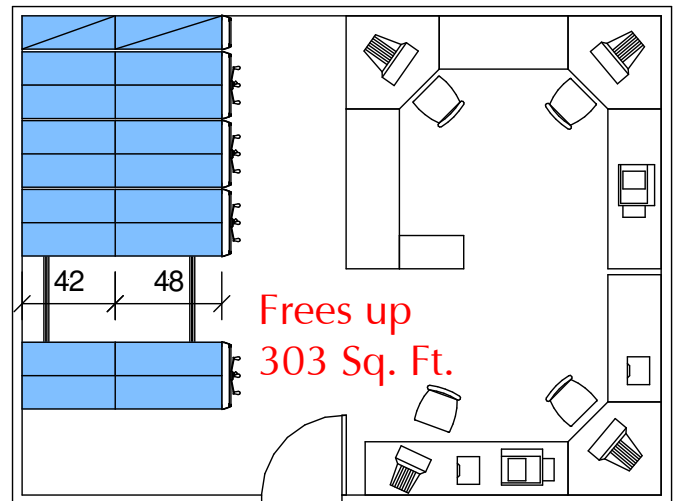

Minimize filing equipment space!

Compare the filing inches available using different filing equipment.

56 Vertical Cabinets
Capacity – **5,600** File Inches
24' x 18' Room, 432 Sq. Ft.

34 Lateral Cabinets, 432 Sq. Ft.
Capacity – **5,440** File Inches
24' x 18' Room, 432 Sq. Ft.

20 Static Shelf Units, 213 Sq. Ft.
Capacity – **5,600** File Inches
24' x 18' Room, 432 Sq. Ft.

18 Mobile Shelf Units, 129 Sq. Ft.
Capacity – **5,418** File Inches
24' x 18' Room, 432 Sq. Ft.

End tab filing systems save more money than simply minimizing the area required.