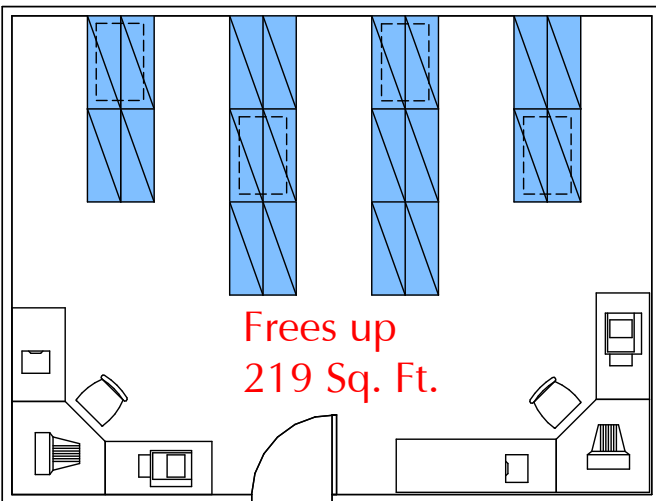

Minimize filing equipment space!

Compare the filing inches available using different filing equipment.

56 Vertical Cabinets
Capacity – **5,600** File Inches
24' x 18' Room, 432 Sq. Ft.

34 Lateral Cabinets, 432 Sq. Ft.
Capacity – **5,440** File Inches
24' x 18' Room, 432 Sq. Ft.

20 Static Shelf Units, 213 Sq. Ft.
Capacity – **5,600** File Inches
24' x 18' Room, 432 Sq. Ft.

18 Mobile Shelf Units, 129 Sq. Ft.
Capacity – **5,418** File Inches
24' x 18' Room, 432 Sq. Ft.

End tab filing systems save more money than simply minimizing the area required.