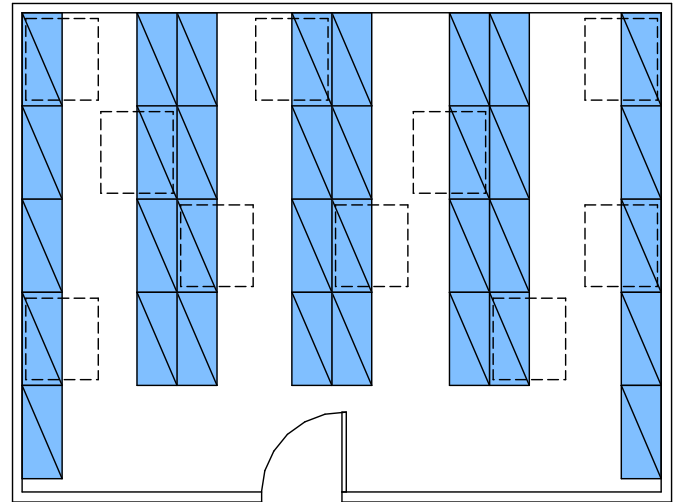

Minimize filing equipment space!

Compare the filing inches available using different filing equipment.

56 Vertical Cabinets
Capacity – **5,600** File Inches
24' x 18' Room, 432 Sq. Ft.

34 Lateral Cabinets, 432 Sq. Ft.
Capacity – **5,440** File Inches
24' x 18' Room, 432 Sq. Ft.

20 Static Shelf Units, 213 Sq. Ft.
Capacity – **5,600** File Inches
24' x 18' Room, 432 Sq. Ft.

18 Mobile Shelf Units, 129 Sq. Ft.
Capacity – **5,418** File Inches
24' x 18' Room, 432 Sq. Ft.

End tab filing systems save more money than simply minimizing the area required.