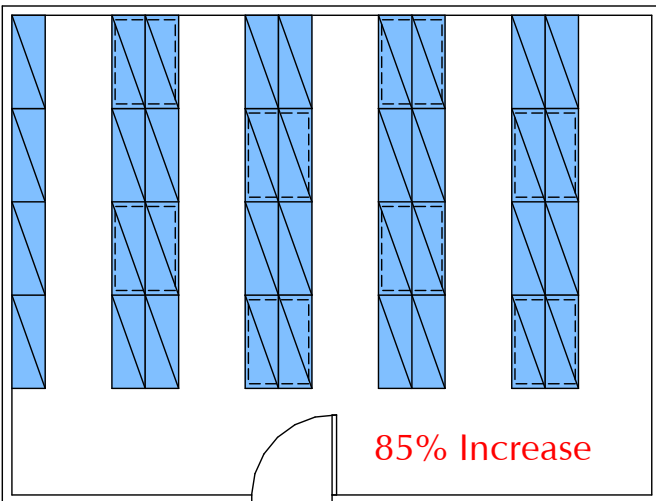

There's more room than you think!

See the possible capacity of a file room using different filing equipment.

56 Vertical Cabinets
Capacity – **5,600** File Inches
24' x 18' Room, 432 Sq. Ft.

34 Lateral Cabinets, 432 Sq. Ft.
Capacity – **5,440** File Inches
24' x 18' Room, 432 Sq. Ft.

36 Static Shelf Units, 432 Sq. Ft.
Capacity – **10,080** File Inches

66 Mobile Shelf Units, 432 Sq. Ft.
Capacity – **18,480** File Inches

End tab filing systems save more money than simply maximizing a room's capacity.