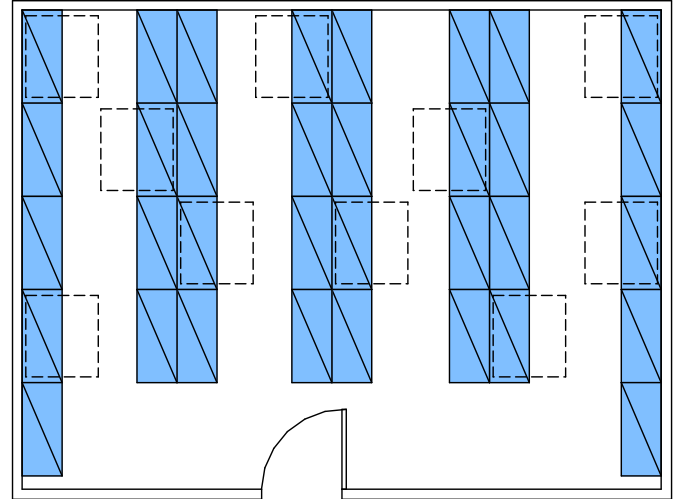

There's more room than you think!

See the possible capacity of a file room using different filing equipment.

56 Vertical Cabinets
Capacity – **5,600** File Inches
24' x 18' Room, 432 Sq. Ft.

34 Lateral Cabinets, 432 Sq. Ft.
Capacity – **5,440** File Inches
24' x 18' Room, 432 Sq. Ft.

36 Static Shelf Units, 432 Sq. Ft.
Capacity – **10,080** File Inches

66 Mobile Shelf Units, 432 Sq. Ft.
Capacity – **18,480** File Inches

End tab filing systems save more money than simply maximizing a room's capacity.