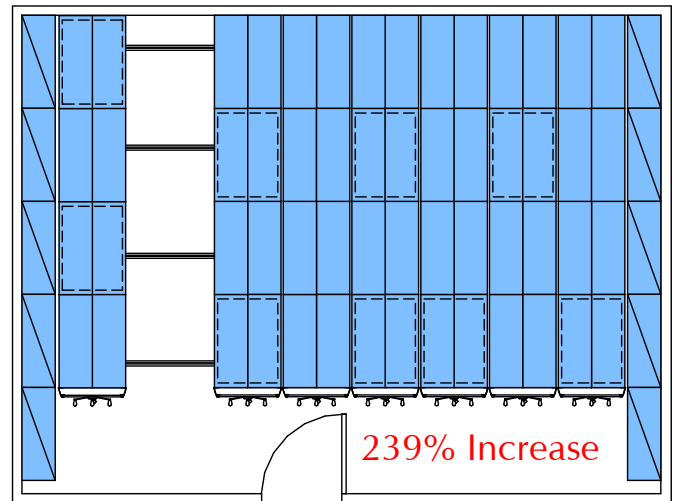

There's more room than you think!

See the possible capacity of a file room using different filing equipment.

56 Vertical Cabinets
Capacity – **5,600** File Inches
24' x 18' Room, 432 Sq. Ft.

34 Lateral Cabinets, 432 Sq. Ft.
Capacity – **5,440** File Inches
24' x 18' Room, 432 Sq. Ft.

36 Static Shelf Units, 432 Sq. Ft.
Capacity – **10,080** File Inches

66 Mobile Shelf Units, 432 Sq. Ft.
Capacity – **18,480** File Inches

End tab filing systems save more money than simply maximizing a room's capacity.