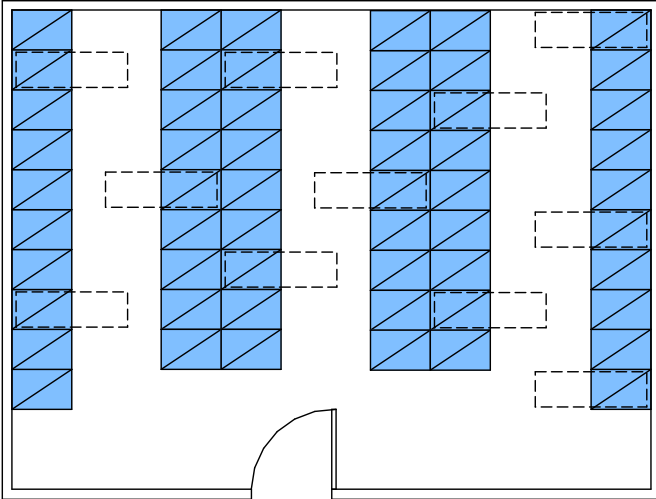

There's more room than you think!

See the possible capacity of a file room using different filing equipment.

56 Vertical Cabinets
Capacity – **5,600** File Inches
24' x 18' Room, 432 Sq. Ft.

34 Lateral Cabinets, 432 Sq. Ft.
Capacity – **5,440** File Inches
24' x 18' Room, 432 Sq. Ft.

36 Static Shelf Units, 432 Sq. Ft.
Capacity – **10,080** File Inches

66 Mobile Shelf Units, 432 Sq. Ft.
Capacity – **18,480** File Inches

End tab filing systems save more money than simply maximizing a room's capacity.